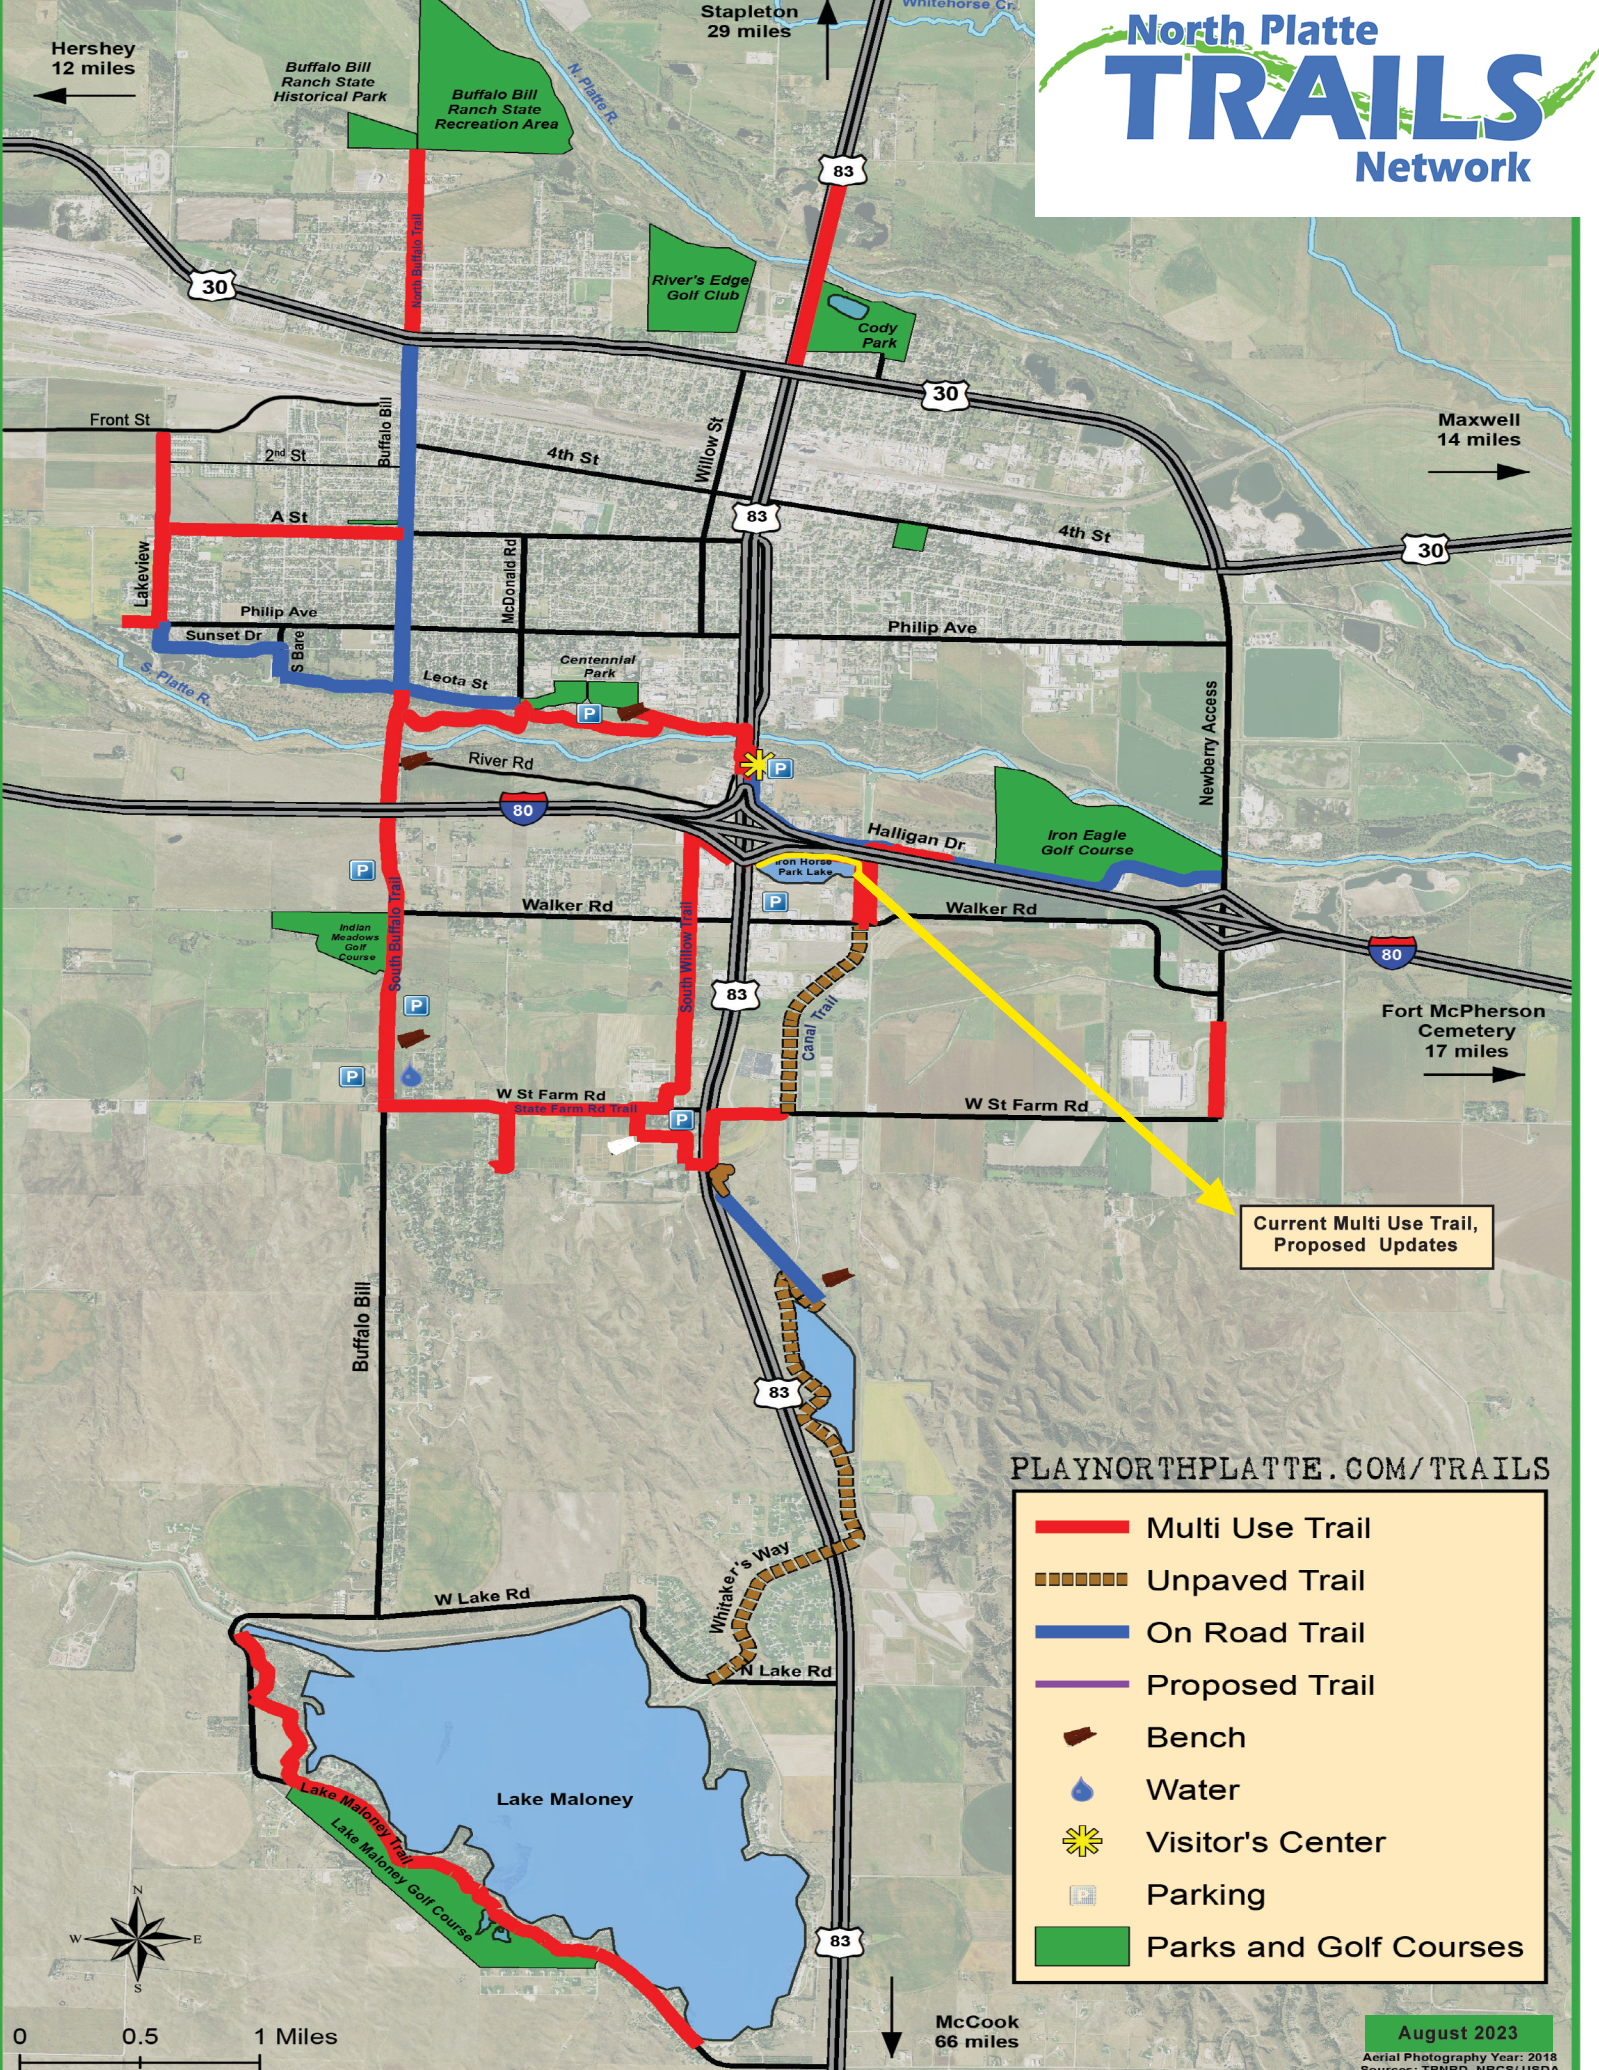

North Platte TRAILS Network

Hershey 12 miles

Stapleton 29 miles

Maxwell 14 miles

Fort McPherson Cemetery 17 miles

McCook 66 miles

PLAYNORTHPLATTE.COM/TRAILS

- Multi Use Trail
- - - - Unpaved Trail
- On Road Trail
- Proposed Trail
- Bench
- Water
- Visitor's Center
- Parking
- Parks and Golf Courses